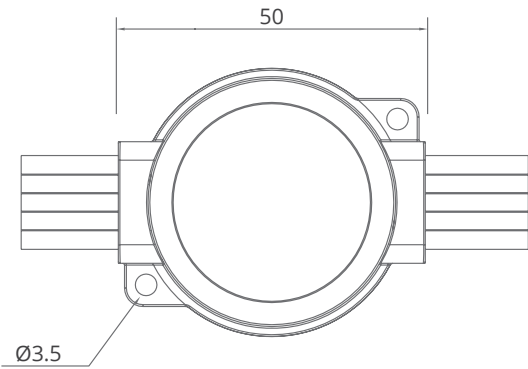

# INSTA DOT 40

A vivid fusion of colours,  
A high purity of white,  
Extreme smooth chromatic transition power  
by automated DMX control system,  
Max 3.0w/dot for skyscraper outline,  
Dot spacing can be customized.

## SPECIFICATION

<b>MODEL</b>	COLOUR WAVE INSTA DOT 40
<b>OPERATING VOLTAGE</b>	24V DC
<b>POWER CONSUMPTION</b>	2W, 3W(RGBW only)
<b>LED TYPE</b>	SMD
<b>COLOUR RANGE</b>	2700K, 3000K, 4000K, 5000K, Tunable, White, RGB, RGBW, RGBA
<b>PIXEL</b>	32 Dots Per Connection, Max spacing 2000mm
<b>SYSTEM EFFICIENCY</b>	51lm/W@3000K
<b>FWHM</b>	120°
<b>MATERIAL</b>	Aluminum + PC
<b>OPERATING TEMPERATURE</b>	-20°C ~ +55°C
<b>STORAGE TEMPERATURE</b>	-25°C ~ +60°C
<b>LIFE TIME</b>	50,000 hours/L70 at 25°C
<b>CONNECTION</b>	Quick-Plug
<b>DIMENSIONS</b>	Ø40*36mm
<b>CABLE LENGTH</b>	300mm
<b>WATER PROOF</b>	IP66
<b>CONTROL</b>	DMX

**DIMENSIONS**

\*all units are in mm

**OPTIC SELECTION**

120°

LED	Lumens	Watts	Efficacy
WHITE	103.02	2.00	51.51

CenterBeamLux	Illuminance at Distance
34.91 lx	0.8m
8.72 lx	1.7m
3.88 lx	2.5m
2.18 lx	3.3m
1.39 lx	4.2m
0.97 lx	5.0m