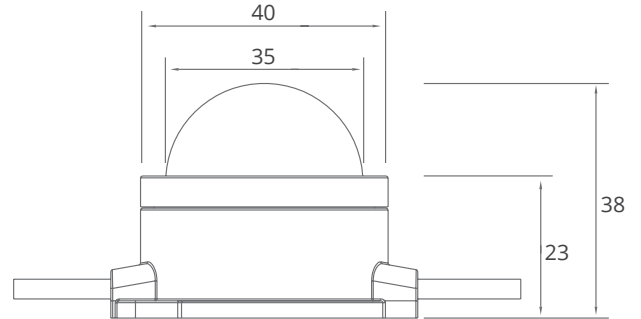

# INSTA DOT 40

A vivid fusion of colours,  
A high purity of white,  
Extreme smooth chromatic transition power  
by automated DMX control system,  
Max 3.0w/dot for skyscraper outline,  
Dot spacing can be customized.

## SPECIFICATION

<b>MODEL</b>	COLOUR WAVE INSTA DOT 40
<b>OPERATING VOLTAGE</b>	24V DC
<b>POWER CONSUMPTION</b>	2W, 3W(RGBW only)
<b>LED TYPE</b>	SMD
<b>COLOUR RANGE</b>	2700K, 3000K, 4000K, 5000K, Tunable, White, RGB, RGBW, RGBA
<b>PIXEL</b>	32 Dots Per Connection, Max spacing 2000mm
<b>SYSTEM EFFICIENCY</b>	51lm/W@3000K
<b>FWHM</b>	120°
<b>MATERIAL</b>	Aluminum + PC
<b>OPERATING TEMPERATURE</b>	-20°C ~ +55°C
<b>STORAGE TEMPERATURE</b>	-25°C ~ +60°C
<b>LIFE TIME</b>	50,000 hours/L70 at 25°C
<b>CONNECTION</b>	Quick-Plug
<b>DIMENSIONS</b>	Ø40*36mm
<b>CABLE LENGTH</b>	300mm
<b>WATER PROOF</b>	IP66
<b>CONTROL</b>	DMX

**DIMENSIONS**

\*all units are in mm

**OPTIC SELECTION**

120°

LED	Lumens	Watts	Efficacy
WHITE	103.02	2.00	51.51

CenterBeamLux	Illuminance at Distance
34.91 lx	0.8m
8.72 lx	1.7m
3.88 lx	2.5m
2.18 lx	3.3m
1.39 lx	4.2m
0.97 lx	5.0m